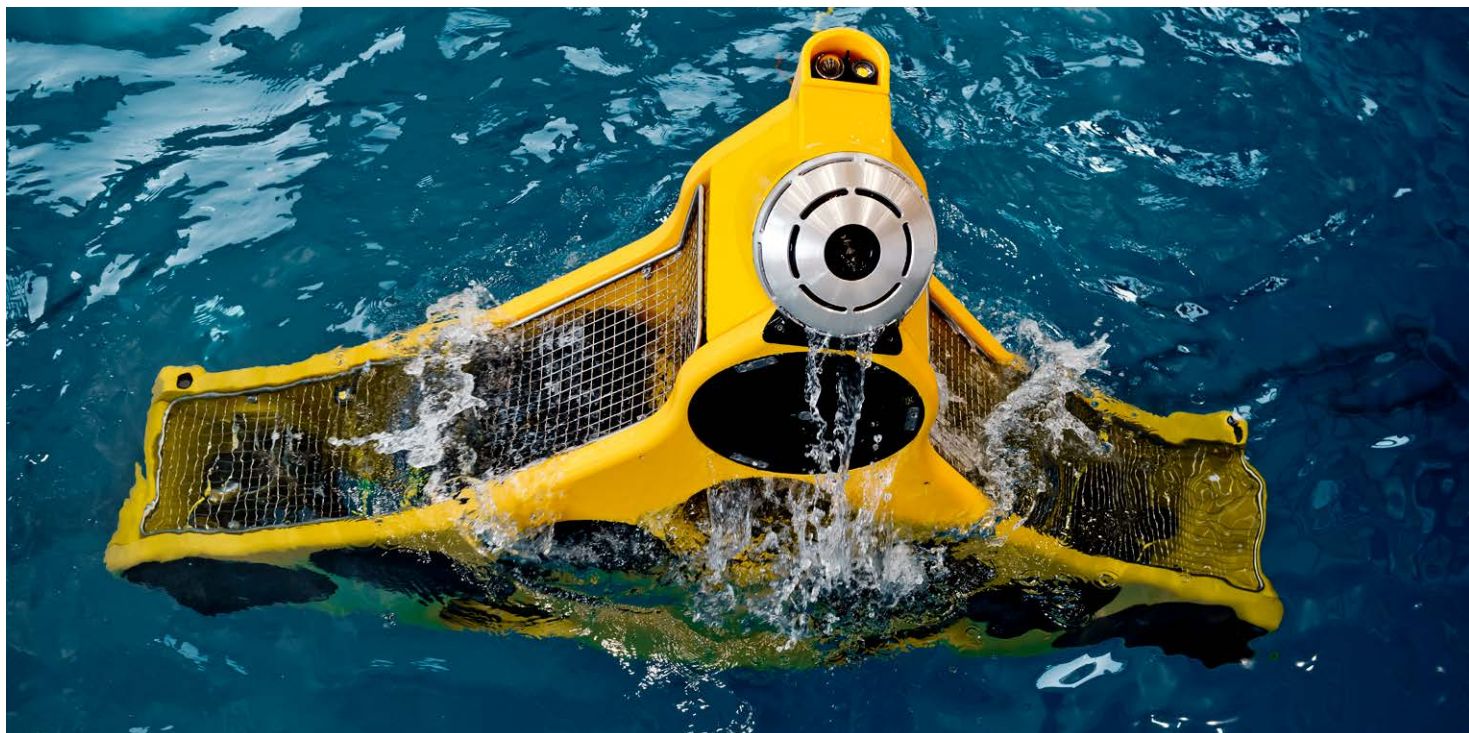

StealthCleaner

360 degree free-flying, ROV based net cleaner

StealthCleaner

The StealthCleaner is built on ROV technology and makes use of a control system that allows the Stealth to freely rotate in any direction around its own axis. When rotating, the StealthCleaner can be easily operated up/down, laterally and in all axes. The StealthCleaner is a multitool which can be supplied with various accessories and tailored for each individual customer.

POWER DETAILS

Power supply: 25 kva
Supply: 230 V 3~, eller 400 V 3~
Tether diameter: 27 mm
Tether length: 125 m

PDU

Height: 120 cm
Length: 82 cm
Width: 46 cm
Weight: 200 kg
Topside unit: 19" rack

StealthCleaner

Properties

UNIQUE DESIGN

The product is patented and has a unique triangle design that makes it possible for it to reach the most difficult spots in the net.

The StealthCleaner is designed as a «iron» and has a revolutionary technology between pressure and flow that washes exceptionally efficiently without wearing the net. In addition, it is a modular unit, something that emphasizes our values: safe, simple and sustainable.

EFFECTIVE

Washes with 4 knots and combines largebody with low pressure. It is easy to control and can work in difficult areas of the net. It easily taken up and down of the water in order to quickly go to the next net. It is very fast and provides a great efficiency increase when cleaning the net. With 4 cameras, the washing is monitored and ensures efficient removal of the fouling. It also facilitates and makes documentation easy.