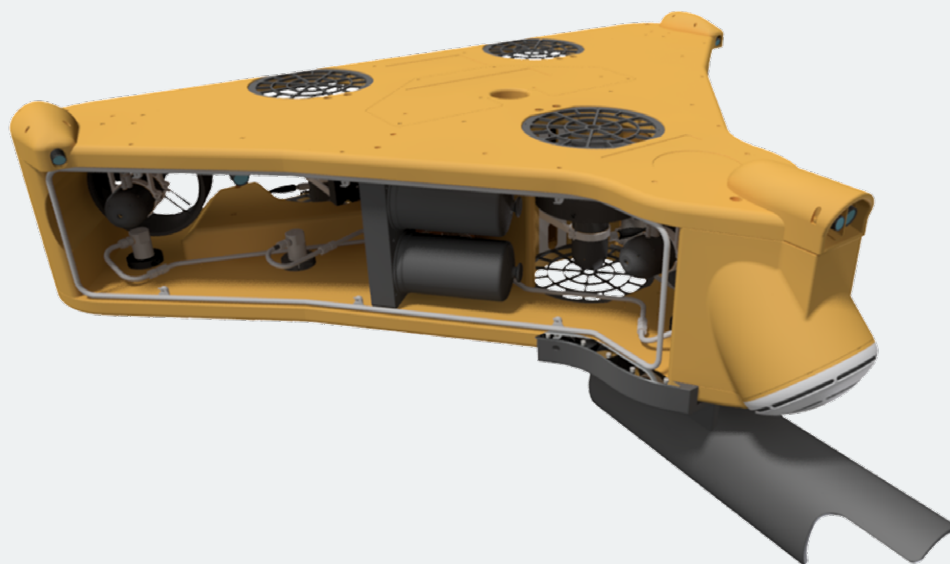

StealthCleaner

StealthCleaner Rope Cleaner

Rope Cleaner

Like everything underwater, the fouling grows faster than what you think is possible. The frame moorings are long and difficult to get clean. We have experienced this after over 20 years of cleaning net. StealthCleaner which is our net wash equipment has a modular design. This allows you to attach various special equipment to clean the hard-to-reach areas. Now we have developed a rope cleaner to our multitool, StealthCleaner. This makes it possible to have the frame mooring washed while taking the note. This builds up under our philosophy of safe efficiency and sustainability

MEASURES

Height: 32 cm
Length: 90 cm
Width: 70 cm
Weight: 8 kg